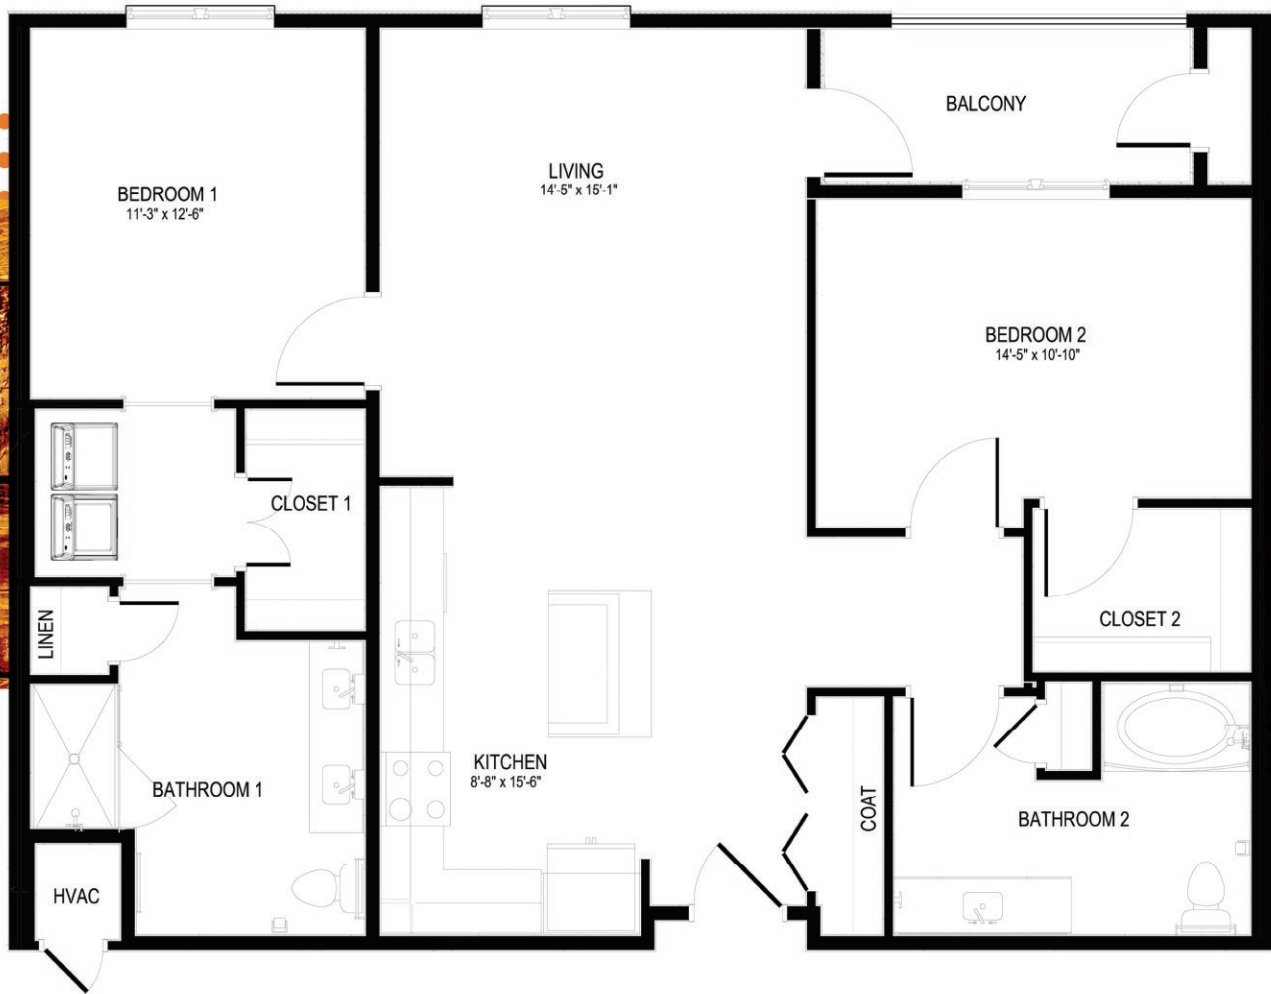

713.436.7000
12635 Shadow Creek Pkwy
Pearland, TX 77584

Trestle Glen

2 BEDROOM + 2 BATHS | 1,222 SQUARE FEET

RENT _____ DEPOSIT _____ FEES _____

NOTES _____

FLOOR PLANS ARE APPROXIMATE AND MAY VARY FROM DEPICTION. PRICING AND AVAILABILITY ARE SUBJECT TO CHANGE. PLEASE SEE OFFICE FOR DETAILS.