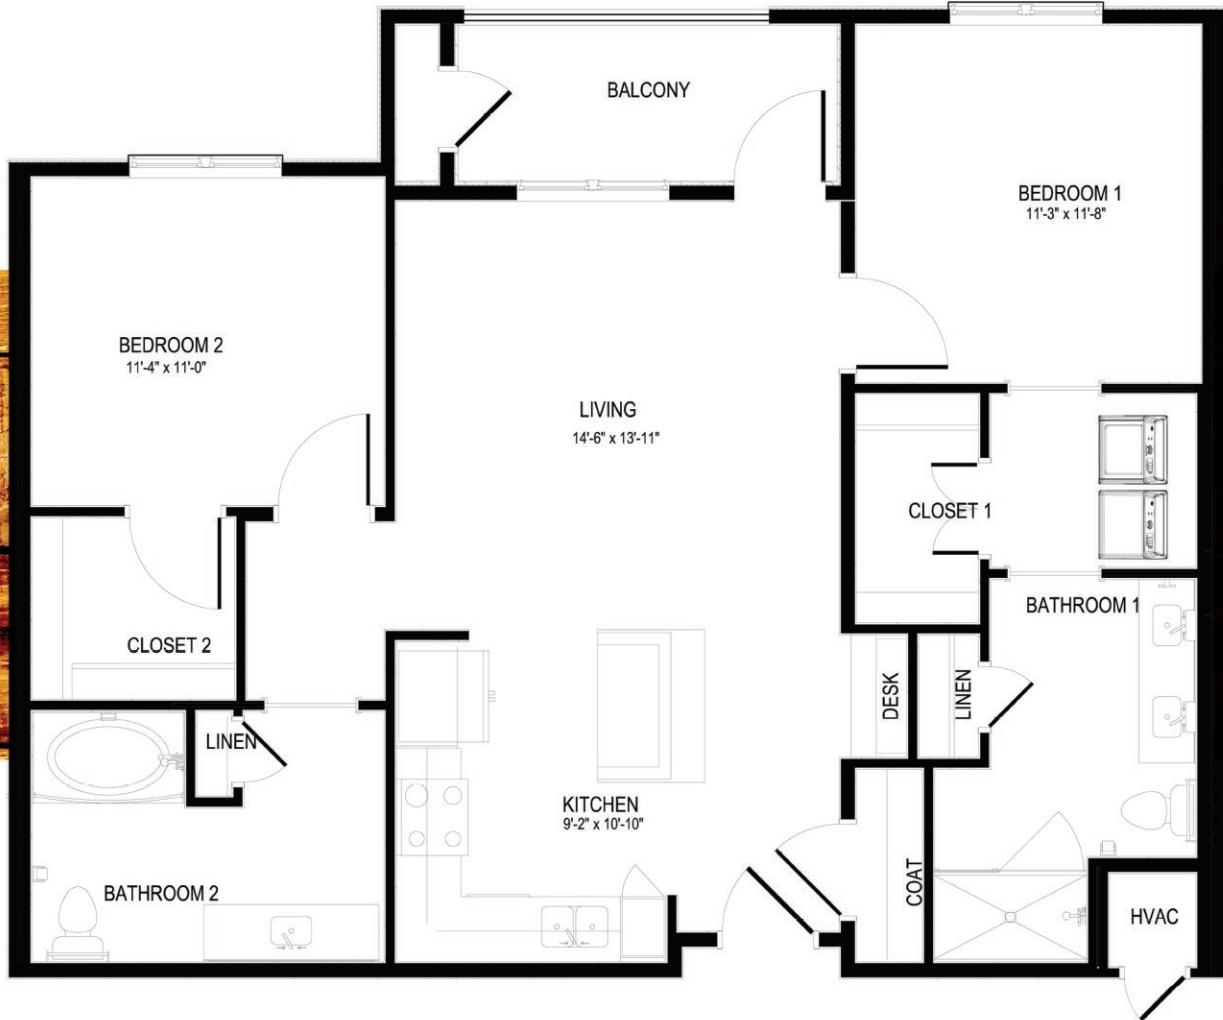

713.436.7000
12635 Shadow Creek Pkwy
Pearland, TX 77584

Lyford

2 BEDROOM + 2 BATH | 1068 SQUARE FEET

RENT _____ DEPOSIT _____ FEES _____

NOTES _____

FLOOR PLANS ARE APPROXIMATE AND MAY VARY FROM DEPICTION. PRICING AND AVAILABILITY ARE SUBJECT TO CHANGE. PLEASE SEE OFFICE FOR DETAILS.